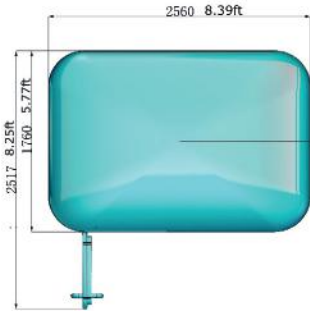

DreamRoom

Dreampod Vmax

Dreampod V2

Dreampod Sport

1ft = 304.8mm