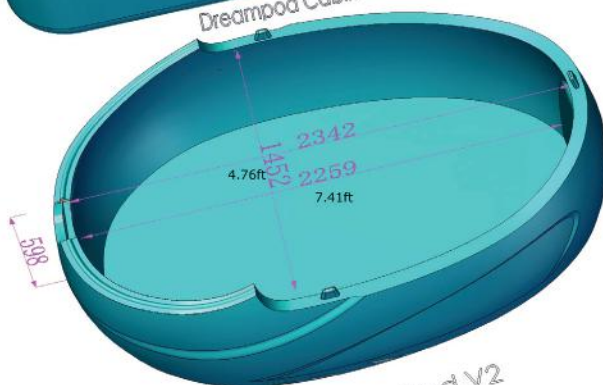

Dreampod Cabin

Dreampod Vmax

Dreampod V2

Dreampod Sport

Dreampod Cabin

Dreampod Vmax

Dreampod V2

Dreampod Sport

1ft = 304.8mm