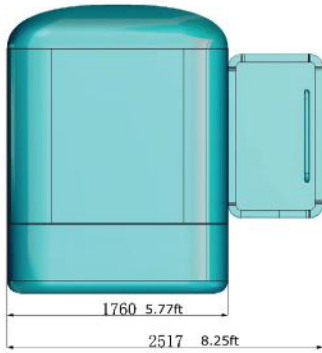

Dreampod Cabin

Dreampod Vmax

Dreampod V2

Dreampod Sport

DreamRoom

Dreampod Vmax

Dreampod V2

Dreampod Sport

Dreampod Cabin

Dreampod Vmax

Dreampod V2

Dreampod Sport

Dreampod Cabin

Dreampod Vmax

Dreampod V2

Dreampod Sport

1ft = 304.8mm