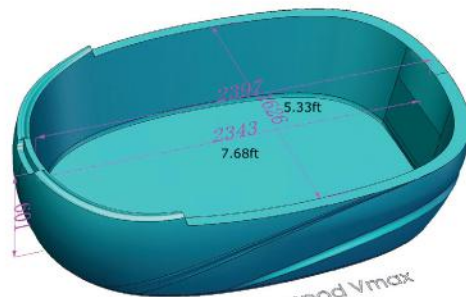

Dreampod Cabin

Dreampod Vmax

Dreampod V2

Dreampod Sport

Dreampod Cabin

Dreampod Vmax

Dreampod V2

Dreampod Sport

1ft = 304.8mm